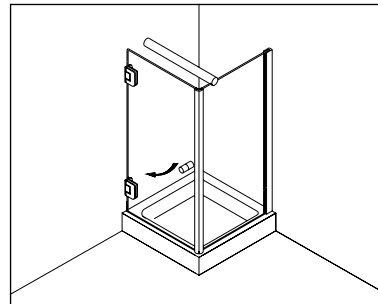

Two swing doors in a recess

Typ / Type 110

Nischenkabine,
1 Drehtür, 1 Fixteil

Swing door and in-line panel in a recess

Typ / Type 120

Eckkabine,
2 Drehtüren

Corner Shower enclosure with two swing doors

Typ / Type 130

Eckkabine,
1 Drehtür, 1 Seitenwand

Corner shower enclosure with swing door and 90° side panel

Typ / Type 131

Eckkabine,
1 Drehtür, 1 verkürzte Seitenwand

Corner shower enclosure with swing door and 90° buttress side panel